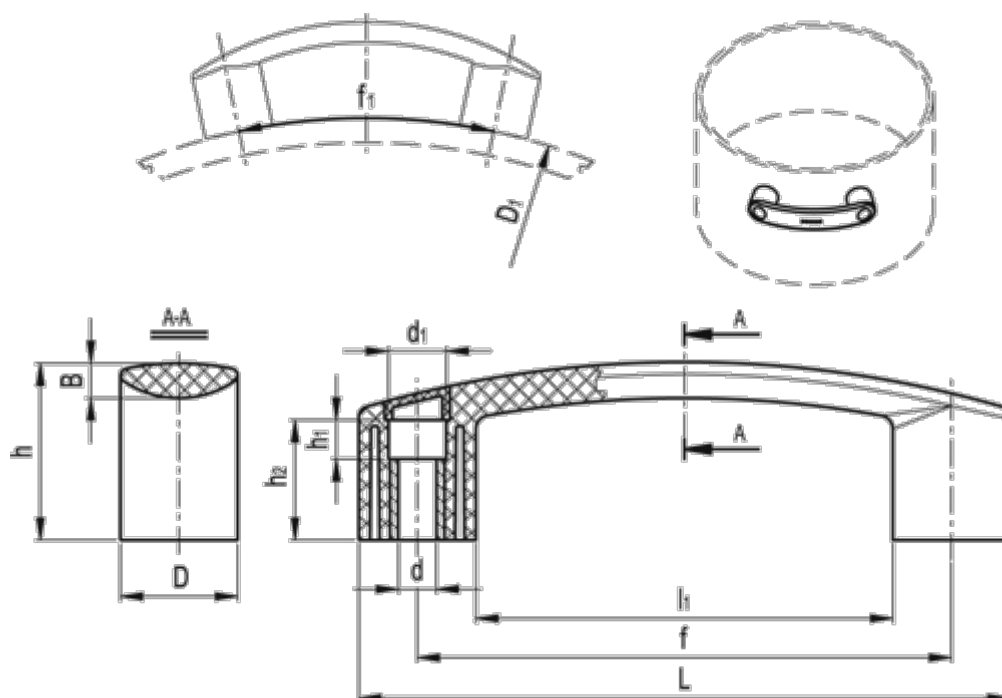

Data Sheet

Article number: 23042602611

Description: E+G Flexible bridge handle
EBP.140-8-FLX-C1 Black

Measures

B = 8.5	L = 144
d = 8.5	l1 = 92
D = 26	Weight (g) = 56
d1 = 13.5	
f = 117	
h = 39	
h1 = 8.5	
h2 = 26.5	